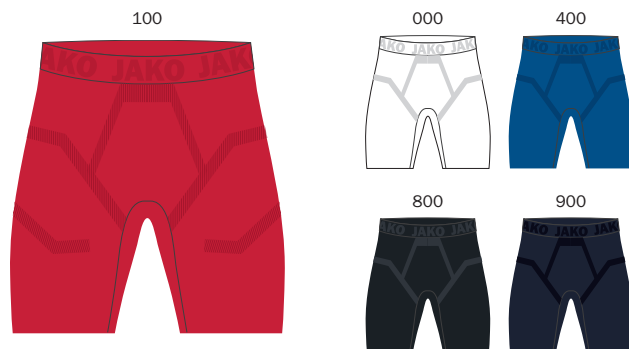

Made from high elastic polyester elastane mix | JAKO Logo und Dots with integradted pattern

128, 140, 152, 164
S, M, L, XL, XXL, 3XL

44,99 €
49,99 €

000 white
100 red
251 mint
365 coral

400 royal
430 skyblue
800 black

8676D - Women sizes
S, M, L, XL

49,99 €

6459 - LONGSLEEVE LIGHTWEIGHT

96 % polyamid (80 % recycled), 4 % elastane
Seamless | Bodyfit | Soft touch | Lightweight

3XS, XXS, XS **29,99 €**
S, M, L, XL, XXL **34,99 €**

000 white, **100** red, **400** royal, **623** yellow, **632** green,
800 black, **840** stone grey, **900** seablue

8559 - SHORT TIGHT SEAMLESS

93 % polyamid, 7 % elastane
Seamless | Bodyfit | Soft touch | Lightweight

XS, S, M, L, XL, XXL **24,99 €**

000 white, **100** red, **400** royal, **800** black, **900** seablue

6479 - LONGSLEEVE FUNCTION

Polyester Stretch Jersey, 91 % polyester (recycled), 9 % elastane
Bodyfit