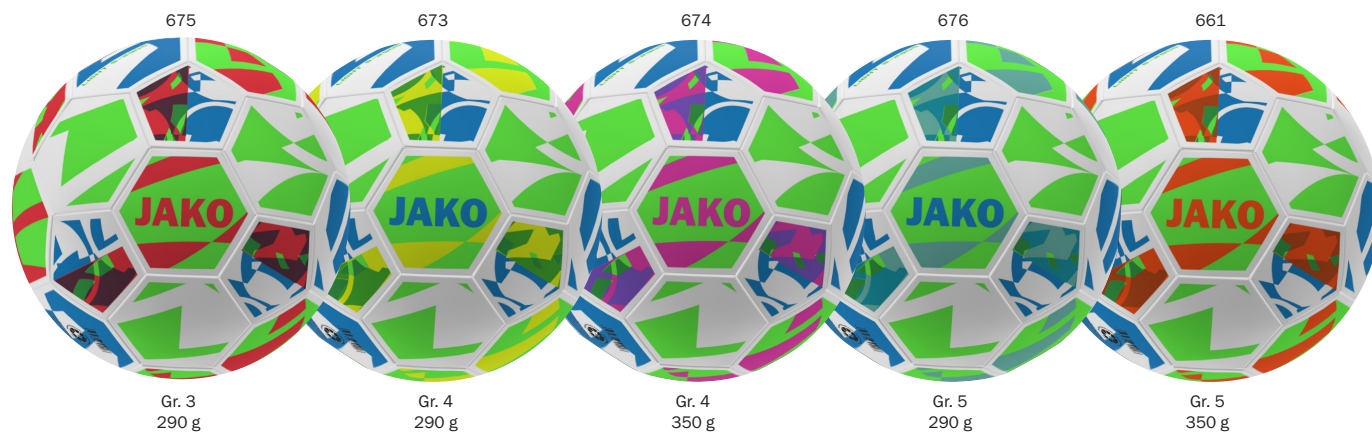

3, 4, 5

29,99 €

2349 - LIGHT BALL GLORY

Bonding Technology | 14 panel | Wrapped rubber bladder Particularly suitable for artificial turf thanks to its hard-wearing surface with polyurethane layer

3, 4, 5

34,99 €