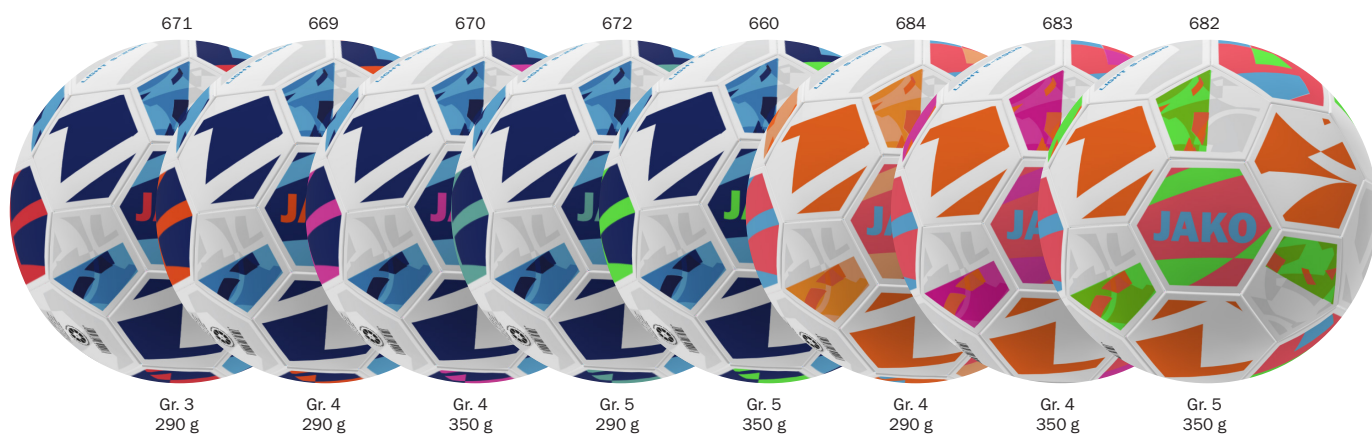

3, 4, 5

34,99 €

2342 - TRAINING BALL RIVER

FIFA BASIC certified Training ball size 4 and 5 | Machine-stitched and bonded | 32 panel | Rubber bladder

3, 4, 5

24,99 €

2373 - LIGHT BALL ICONIC

Hybrid Technology | 32 panel | Wrapped rubber bladder