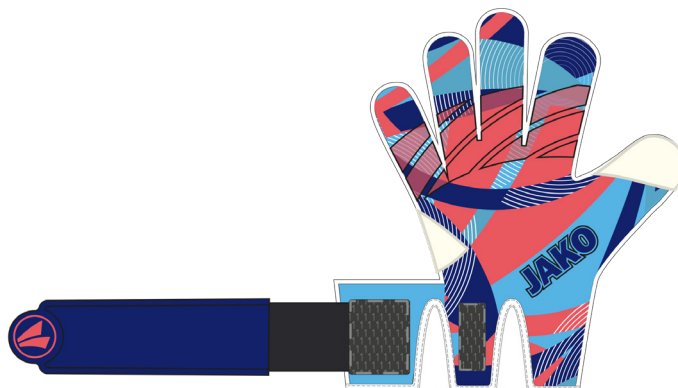

39,99 €

2381 - WINTER BALL ICONIC

FIFA BASIC certified training ball | Hybrid technologie | 32 panel | Wrapped rubber bladder

4, 5

39,99 €

436

2581 - GK GLOVES RIVER WRC PROTECTION

German quality adhesive foam | V-finger protection, removable protectors on all fingers | Regular cut | Elastic strap ideally fixes glove | Breathable inserts

7, 7.5, 8, 8.5, 9, 9.5, 10, 10.5, 11, 11.5, 12

99,99 €

436 skyblue/coral/navy

933

2582 - GK GLOVES RIVER GIGA NC

German quality adhesive foam | Construction without seams for highest wearing comfort | Negative Cut | Breathable neopren for maximum ventilation | Elastic strap ideally fixes glove