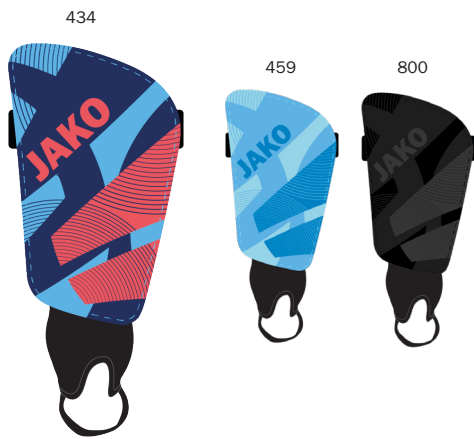

XS, S, M, L, XL, XXL

29,99 €

000 white, 100 red, 400 royal, 623 yellow, 632 green,
800 black, 825 grey, 900 seablue

8479 - LONG TIGHT FUNCTION

Polyester Stretch Jersey,
91 % polyester (recycled), 9 % elastane

Bodyfit | Comfort waistband

XS, S, M, L, XL, XXL

24,99 €

000 white, 100 red, 400 royal, 623 yellow, 632 green,
800 black, 825 grey, 900 seablue

8579 - SHORT TIGHT FUNCTION

Polyester Stretch Jersey,
91 % polyester (recycled), 9 % elastane

Elastic waistband

3XS, XXS, XS,
S, M, L, XL, XXL

17,99 €
19,99 €

000 white, 100 red, 400 royal, 623 yellow, 632 green,
800 black, 825 grey, 900 seablue

2774 - SHIN GUARD RIVER CLASSIC

Light hard shell with fixed ankle protection and velcro fastener for further fixation

- XS (Size up to 120 cm),
 - S (Size between 120-140 cm),
 - M (Size between 140-160 cm),
 - L (Size more over 160 cm),
- 17,99 €**

434 skyblue/navy/coral, **459** lightblue/blau/JAKO blue, **800** black