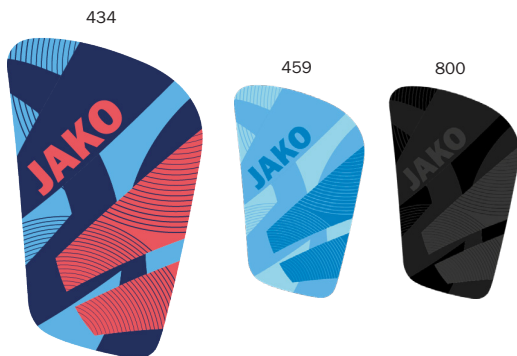

2776 - SHIN GUARD RIVER LIGHT

Light shin guard for insertion | Elastic stocking for fixation | Ergonomically shaped hard shell with EVA foam for ideal wearing comfort

1. XS (Size up to 120 cm),
   - S (Size between 120-140 cm),
   - M (Size between 140-160 cm),
   - L (Size more over 160 cm),
2. **19,99 €**

434 skyblue/navy/coral, **459** lightblue/blau/JAKO blue, **800** black