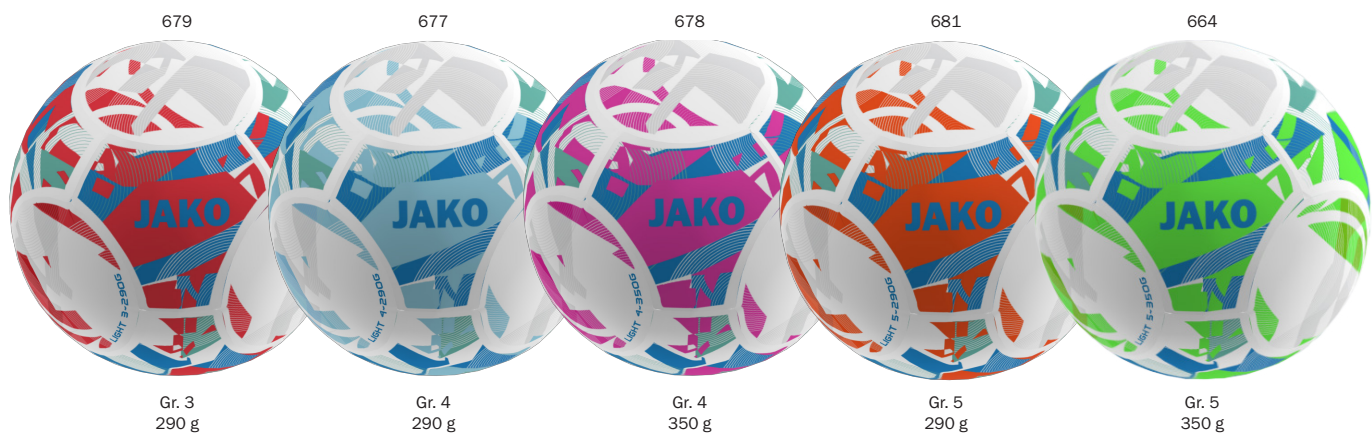

2349 - LIGHT BALL GLORY

Bonding Technology | 14 panel | Wrapped rubber bladder Particularly suitable for artificial turf thanks to its hard-wearing surface with polyurethane layer

3, 4, 5

34,99 €